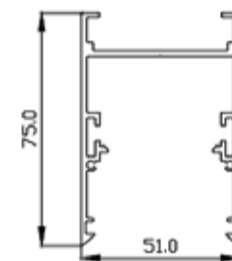

Quick Info

CRI ≥ 90

3000K/ 4000K/ 5700K

TUNABLE WHITE 2700-6500K

ON-OFF/ ON-OFF (FLICKER FREE)

DALI-2 DT6 / DALI-2 DT8/ DALI+

SDCM<3

Micro Prismatic Diffuser

L70 @50,000h

Aluminium

Types

Pendant/ Surface

Single Line Diagram

Pendant Mounted

Profile Code

SY-81